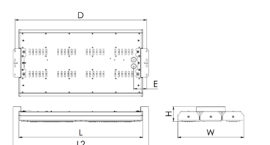

L, mm	W, mm	H, mm	L2, mm	D, mm	E, mm
435	345	78	495	475	62
645			705	685	
945			1005	985	68

\*Sensor & dimming options available, please enquire

\*Please add EM for 3HR emergency, 3HR-ST for self-test or DALI-EM for digital addressable emergency